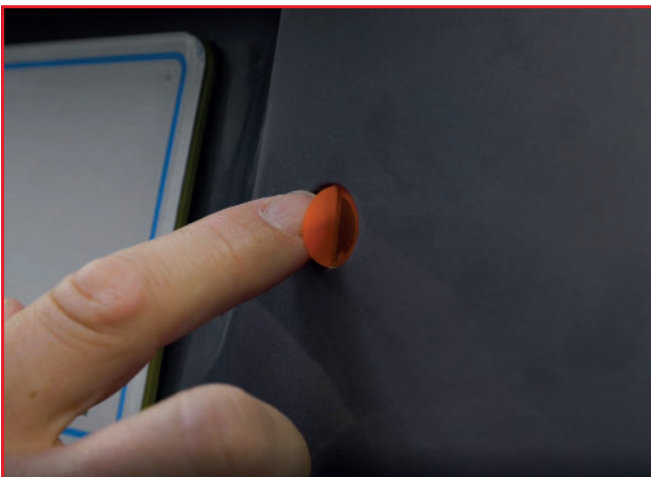

AREAS OF APPLICATION

- ✓ Parking sensors
- ✓ Rubber seals

PRODUCT CODE

4002.6017

METRIC

18mm diameter

IMPERIAL

3/4" diameter

www.jtape.com